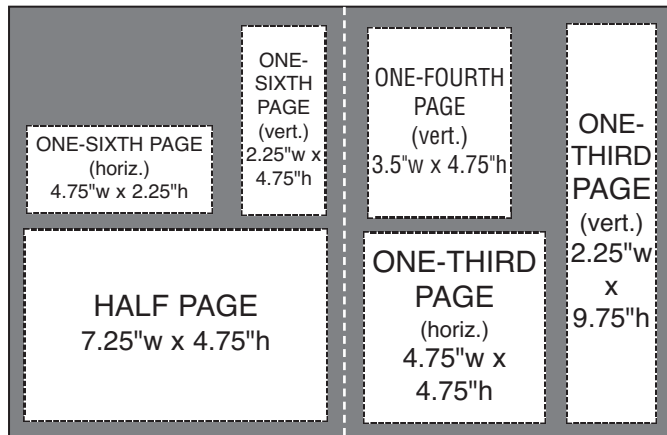

BRAVO LAKEWOOD MAGAZINE ARTSCENTRIC MAGAZINE

PRODUCTION: The Publishing House has complete design and production facilities available. Ad design is complimentary with purchase. Scans and color proofs will be billed at prevailing rates.

PLEASE SUPPLY ALL ADS DIGITALLY.

SUBMISSION OF DIGITAL ADVERTISEMENTS: We prefer advertising be submitted in PDF format. PDFs must be high resolution, CMYK format with fonts embedded. (Pantone colors and spot colors should be converted to CMYK.) If a PDF requires any editing, a new file will need to be provided by the advertiser. We cannot guarantee the quality of JPEGs, GIFs or PDFs that are provided to us that are not high resolution. If supplying a TIFF or EPS, they must be CMYK and at least 300 dpi.

COLOR: Black and white or 4-color/process.

POSITION: Positioning of advertisements is at the discretion of the publisher unless guaranteed premium position is contracted.

FULL PAGE ADS

- **BLEEDS:** Allow $\frac{1}{8}$ " all sides beyond trim size (full page ads)—If provided as a PDF, please make page size $8\frac{1}{2}$ "x11"—keeping in mind trim and safety image area as stated below.
- **TRIM SIZE:** $8\frac{1}{4}$ " x $10\frac{3}{4}$ "
- **SAFETY IMAGE AREA:** $7\frac{1}{4}$ " x $9\frac{3}{4}$ "