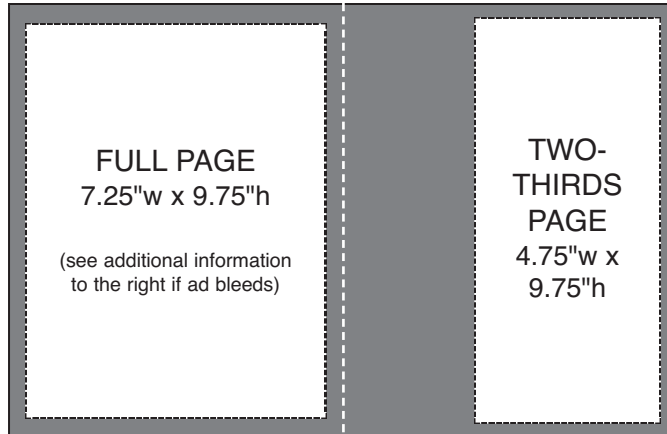

BRAVO LAKEWOOD MAGAZINE ARTSCENTRIC MAGAZINE

PRODUCTION: The Publishing House has complete design and production facilities available. Ad design is complimentary with purchase. Scans and color proofs will be billed at prevailing rates.

PLEASE SUPPLY ALL ADS DIGITALLY.

SUBMISSION OF DIGITAL ADVERTISEMENTS: We prefer advertising be submitted in PDF format. PDFs must be high resolution, CMYK format with fonts embedded. (Pantone colors and spot colors should be converted to CMYK.) If a PDF requires any editing, a new file will need to be provided by the advertiser. We cannot guarantee the quality of JPEGs, GIFs or PDFs that are provided to us that are not high resolution. If supplying a TIFF or EPS, they must be CMYK and at least 300 dpi.

COLOR: Black and white or 4-color/process.

POSITION: Positioning of advertisements is at the discretion of the publisher unless guaranteed premium position is contracted.

FULL PAGE ADS

- **BLEEDS:** Allow $\frac{1}{8}$ " all sides beyond trim size (full page ads)—If provided as a PDF, please make page size $8\frac{1}{2}$ "x11"—keeping in mind trim and safety image area as stated below.
- **TRIM SIZE:** $8\frac{1}{4}$ " x $10\frac{3}{4}$ "
- **SAFETY IMAGE AREA:** $7\frac{1}{4}$ " x $9\frac{3}{4}$ "